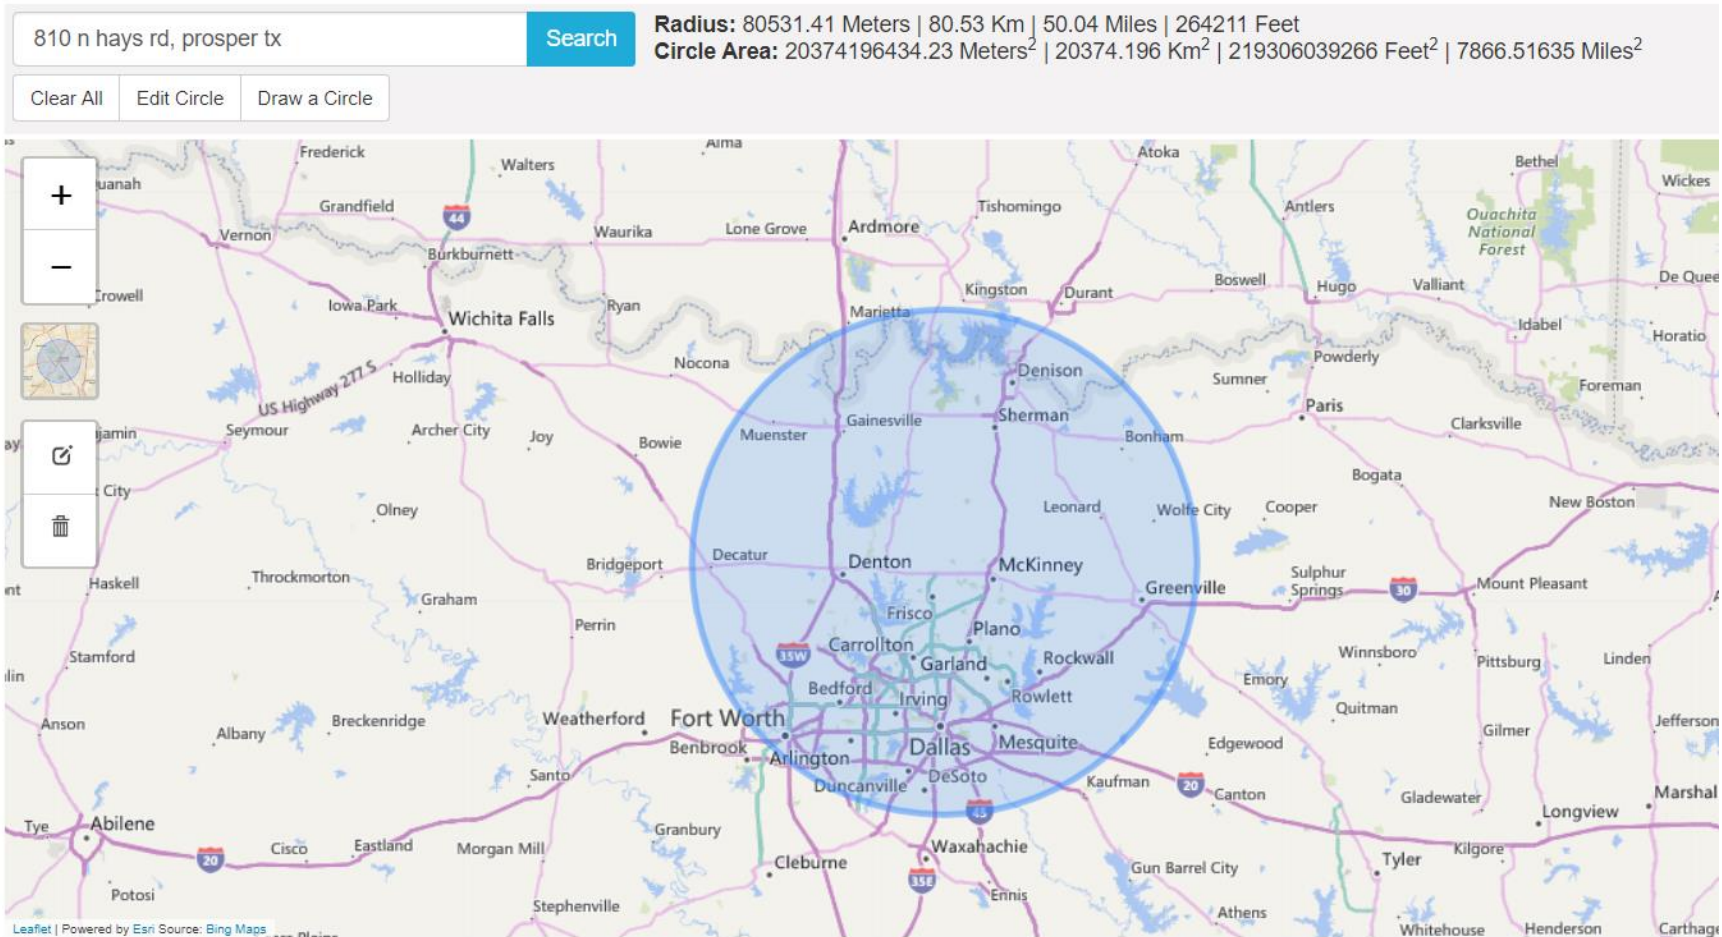

# Service Area

50 mile radius from Beyond Able